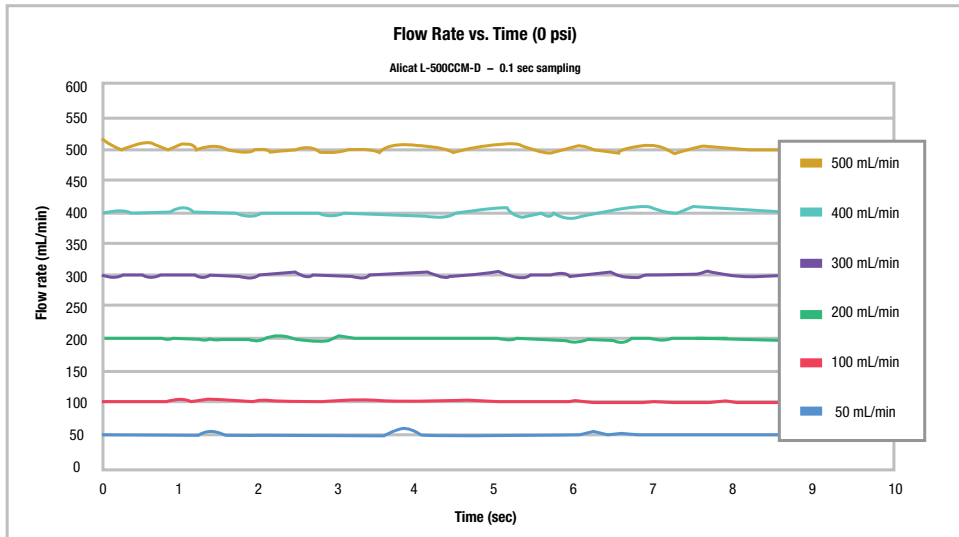

Cole-Parmer® Single-Use Pump Head for Masterflex® L/S® Drives

Get steady, pulseless flow with the convenience of snap-in disposable heads

- Ideal cost-effective solution for single-use or single-campaign fluid transfer
- Disposable—eliminate cross-contamination and cleaning
- Deliver flow rates up to 500 mL/min at speeds up to 100 rpm
- Pump fluids with viscosities up to 70 cps; pressure up to 2.5 bar (36 psi)
- Steady, repeatable flow is ideal for dosing applications

Achieving steady pulseless fluid transfer couldn't be easier—simply mount the reusable adapter onto your Masterflex L/S drive and snap in a clean, disposable pump head! Standard luer connectors offer quick and secure connections to inlet and outlet tubing.

Mount the adapter to your Masterflex L/S drive and snap a pump head into place.

Rotary volumetric pistons produce a steady, pulseless flow with high volume and flow rate accuracy. The consistent rate of flow over time from the dual pumping chambers minimizes the need for calibration.

Note: Maximum recommended speed is 100 rpm for optimal life and performance. Expected pumping life is 18 hours at 50 rpm.

Ordering Information

Description	Single-use pump head starter kit
Catalog number	MK-07539-20
mL/rev	5.0
Max speed	100 rpm
Flow range	0.5 to 500 mL/min
Flow accuracy	±3% (<2.5 mL); ±1% (>2.5 mL)
Max pressure	36 psi (2.5 bar)
Max vacuum	-10 psi (-0.7 bar)
Max viscosity	70 cps
Connections	Female luer lock
Materials of construction	Adapter: aluminum; Pump head: co-polyester with FKM gaskets