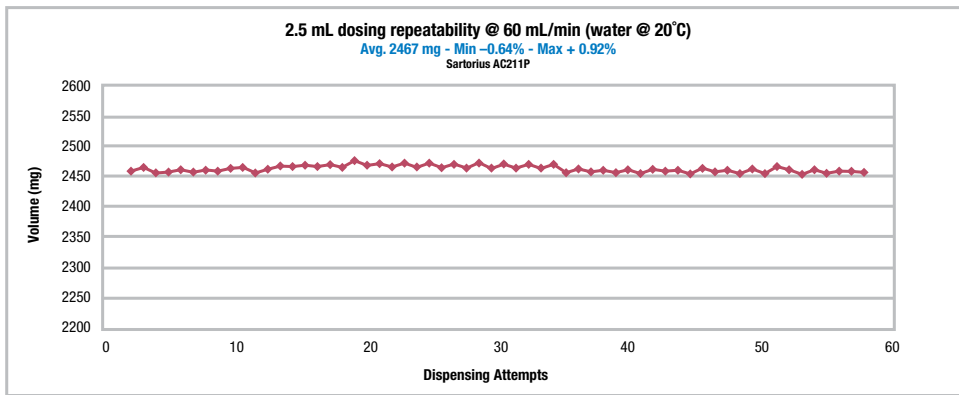

Cole-Parmer® Single-Use Pump Head for Masterflex® L/S® Drives

Get steady, pulseless flow with the convenience of snap-in disposable heads

- Ideal cost-effective solution for single-use or single-campaign fluid transfer
- Disposable—eliminate cross-contamination and cleaning
- Deliver flow rates up to 500 mL/min at speeds up to 100 rpm
- Pump fluids with viscosities up to 70 cps; pressure up to 2.5 bar (36 psi)
- Steady, repeatable flow is ideal for dosing applications

Achieving steady pulseless fluid transfer couldn't be easier—simply mount the reusable adapter onto your Masterflex L/S drive and snap in a clean, disposable pump head! Standard luer connectors offer quick and secure connections to inlet and outlet tubing.

Mount the adapter to your Masterflex L/S drive and snap a pump head into place.

Rotary volumetric pistons produce a steady, pulseless flow with high volume and flow rate accuracy. The consistent rate of flow over time from the dual pumping chambers minimizes the need for calibration.

Note: Maximum recommended speed is 100 rpm for optimal life and performance. Expected pumping life is 18 hours at 50 rpm.

Ordering Information

Description	Single-use pump head starter kit
Catalog number	MK-07539-20
mL/rev	5.0
Max speed	100 rpm
Flow range	0.5 to 500 mL/min
Flow accuracy	±3% (<2.5 mL); ±1% (>2.5 mL)
Max pressure	36 psi (2.5 bar)
Max vacuum	-10 psi (-0.7 bar)
Max viscosity	70 cps
Connections	Female luer lock
Materials of construction	Adapter: aluminum; Pump head: co-polyester with FKM gaskets